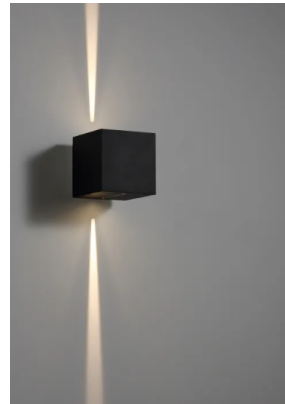

HISENS

HSLWA300B

Wall Light

SPECIFICATIONS

Wattage: 6W	Input Voltage: 220V
Frequency: 50/60Hz	CCT: 2700K / 3000K / 4000K / 6000K
Length/Dia (mm): 166mm	Height (mm): 130mm
Width (mm): 130mm	Light Way: Two Way
IP Rating: IP65	Lumen: 600lm
Body Material: Aluminium	Mounting Type: Wall mount
Body Color: White / Black / Grey	Brand: Hisens
Number of pcs/Box: 1	Depth/Height of Box(cm): 20cm
Width of Box (cm): 14.5cm	Length of Box(cm): 16.5cm
Warranty: 5 Years	Box Weight: 1.2KG
Lifetime: 50000hours	