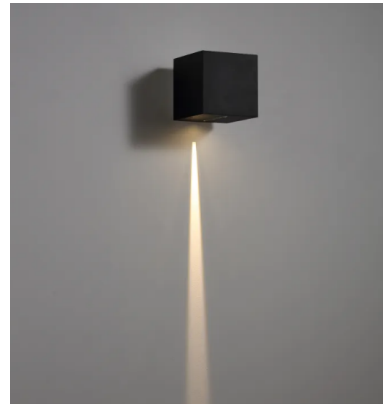

HISENS

HSLWA300A

Wall Light

SPECIFICATIONS

Wattage: 3W	Input Voltage: 220V
Frequency: 50/60Hz	CCT: 2700K / 3000K / 4000K / 6000K
Length/Dia (mm): 166mm	Width (mm): 130mm
Height (mm): 130mm	IP Rating: IP65
Lumen: 300lm	Body Material: Aluminium
Mounting Type: Wall mount	Body Color: White / Black / Grey
Brand: Hisens	Number of pcs/Box: 1
Depth/Height of Box(cm): 20cm	Width of Box (cm): 14.5cm
Length of Box(cm): 16.5cm	Warranty: 5 Years
Box Weight: 1.2KG	Lifetime: 50000hours